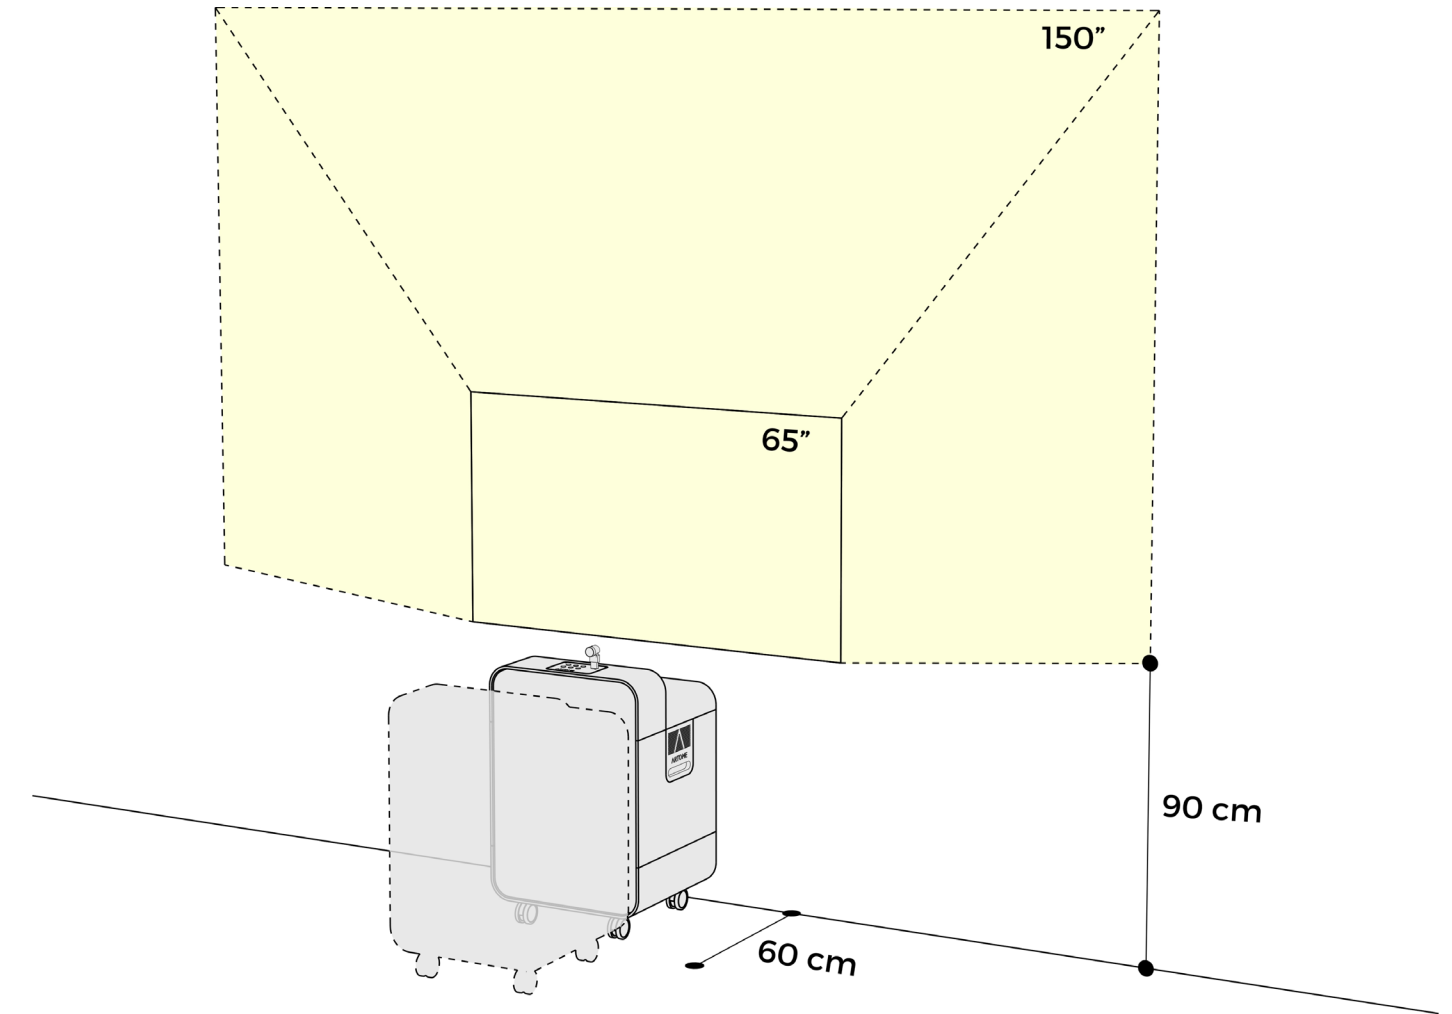

ARTOME M10

General specs

Name	Artome M10
Product code	43030-002
Frame material	Birch plywood
Surface finish	Laminated white (default)
Fabric color	Light grey (default)
Dimensions	(W x H x D) 52 x 80 x 47,5 cm
Weight	49 kg
19" rack	3 U
Package size	(W x H x D) 80 x 94 x 60 cm
Number of packages	1
Warranty	24 kk projector 5 years or 20000 h

Technical specs

Projector	Epson EB-805F
Resolution	Full HD 1080p, 1920 x 1080, 16:9
Brightness	5000 lm
Sound	embedded 2.1 -speaker system max. SPL 105 dB @ 1 m
Image size	60"-150"
Connections	HDMI in x2 HDMI out Mic in x2 Stereo audio out (balanced) HDBaseT
Controls	Power, Source, Vol +/-, Pause, Freeze

Options

Artome+	Artome USB 3.0 hub and audio interface Integrated camera Wireless table mic
Surface finish	Black stained ash, Lacqured ash
Fabric color	several color options

• The 150" image height can be adjusted between 90 - 170 cm