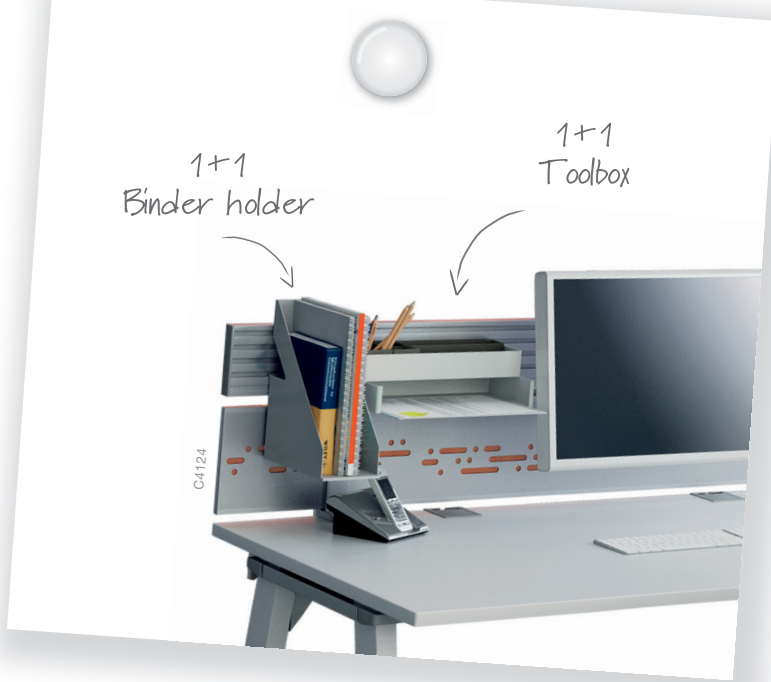

It's a time saving and efficient storage solution for the user: everything close at hand.

Partito Rail offers a huge choice of finishes and colours. In combination with the 1+1 Organisation tools, the user can personalise his or her desk.

Insights

Footprints are shrinking, user need more vertical organisation to expand their workstation.

Users need a place for personalisation and territoriality.

Partito Rail compatible with any Steelcase desking range.

Steelcase

Vertical organisation and personalisation:

Partito Rail and Partito Shelf help to make better use of vertical free space and increase the workstation area. They create virtual boundaries between users without isolating. Thanks to different types of infills, users can personalise their own workplace.

Structural:

Compatible with 1+1 Organisation tools, Partito Rail and Partito Shelf are structural enough to hold several tools such as heavy binders and flat screen arms (up to 40kg in total).

Flexible and transversal