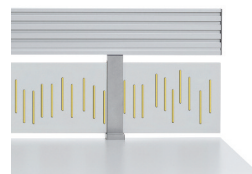

Steelcase

Vertical organisation and personalisation:

Partito Rail and Partito Shelf help to make better use of vertical free space and increase the workstation area. They create virtual boundaries between users without isolating. Thanks to different types of infills, users can personalise their own workplace.

Structural:

Compatible with 1+1 Organisation tools, Partito Rail and Partito Shelf are structural enough to hold several tools such as heavy binders and flat screen arms (up to 40kg in total).

Flexible and transversal

The Partito Rail can be used on any desk thanks to universal C-clamps.

Partito Rail and Shelf selection of patterns / infills:

Code

Pop

Rozo

Soft

Translucent

Melamine

Partito Rail with 1+1 Organisation tools

Shelf