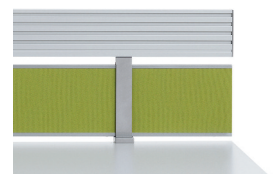

Steelcase

Vertical organisation and personalisation:

Partito Rail and Partito Shelf help to make better use of vertical free space and increase the workstation area. They create virtual boundaries between users without isolating. Thanks to different types of infills, users can personalise their own workplace.

Structural:

Compatible with 1+1 Organisation tools, Partito Rail and Partito Shelf are structural enough to hold several tools such as heavy binders and flat screen arms (up to 40kg in total).

Flexible and transversal

The Partito Rail can be used on any desk thanks to universal C-clamps.

Partito Rail and Shelf selection of patterns / infills:

Code

Pop

Rozo

Soft

Translucent

Melamine

Partito Rail with 1+1 Organisation tools

Shelf