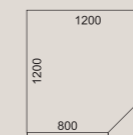

**Height adjustment**  
Standard

680-760mm

**Castors**

680-760mm

**Desktop overview**

**Junction elements**

Colours not guaranteed – may vary in printing – other colours available