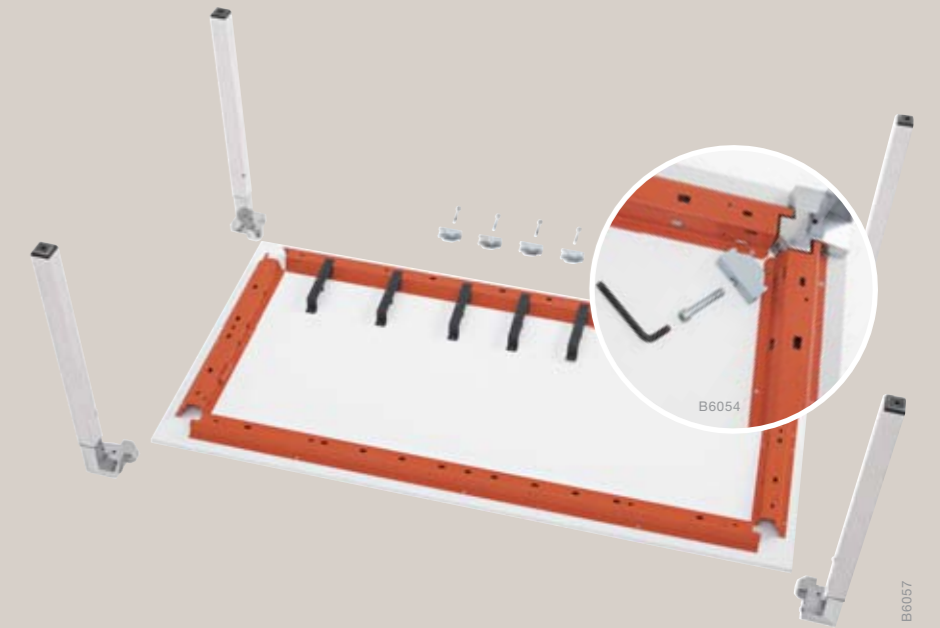

**Easy**  
to assemble

**Simple**  
to adjust

680mm  
to 760mm

**Easy to assemble**

Kalidro is very easy to assemble. The frame and top are already fixed together, so all you have to do is attach the legs and select the desk height that works for you.

**Simple to adjust**

Kalidro is height adjustable from 680 to 760mm. It's quick and easy to do – just grab the height adjustment tool that's stored in the frame and loosen the screws on each leg. Check the height is even using the height markers on the legs.

Adjustment tool

Leg screw

Leg height markers