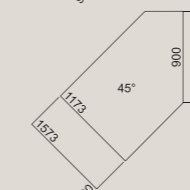

**Height adjustment**  
Standard

680-760mm

**Castors**

680-760mm

**Desktop overview**

**Junction elements**

Colours not guaranteed – may vary in printing – other colours available