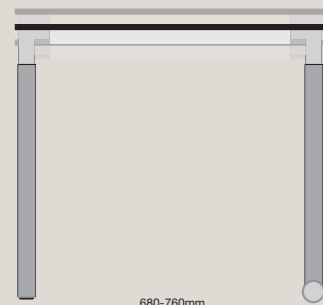

**Height adjustment**  
Standard

680-760mm

**Castors**

680-760mm

**Desktop overview**

**Junction elements**

Colours not guaranteed – may vary in printing – other colours available