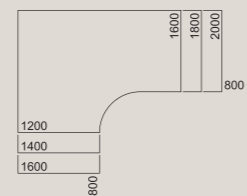

**Height adjustment**  
Standard

680-760mm

**Castors**

680-760mm

**Desktop overview**

**Junction elements**

Colours not guaranteed – may vary in printing – other colours available