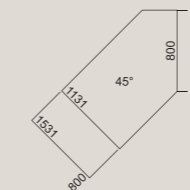

**Height adjustment**  
Standard

680-760mm

**Castors**

680-760mm

**Desktop overview**

**Junction elements**

Colours not guaranteed – may vary in printing – other colours available