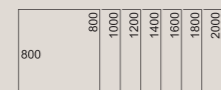

**Height adjustment**  
Standard

680-760mm

**Castors**

680-760mm

**Desktop overview**

**Junction elements**

Colours not guaranteed – may vary in printing – other colours available