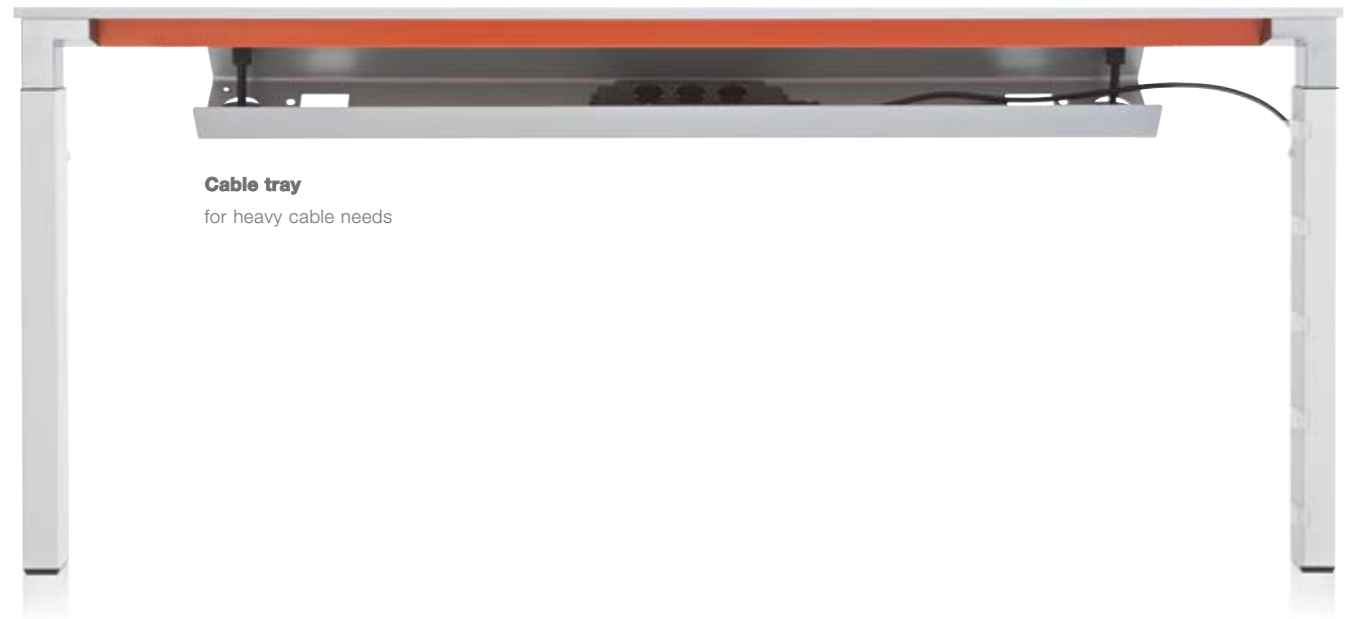

Cable management that works for you

Cable management is important. A wire-free workstation not only creates more space, it improves your productivity because there's nothing to get in the way of your workflow. That's why no matter what you ask of cable management, Kalidro has the answer.

If your needs are more demanding, the cable tray will take care of a larger number of wires.