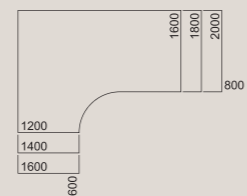

**Height adjustment**  
Standard

680-760mm

**Castors**

680-760mm

**Desktop overview**

**Junction elements**

Colours not guaranteed – may vary in printing – other colours available