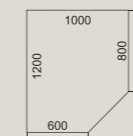

**Height adjustment**  
Standard

680-760mm

**Castors**

680-760mm

**Desktop overview**

**Junction elements**

Colours not guaranteed – may vary in printing – other colours available