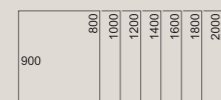

**Height adjustment**  
Standard

680-760mm

**Castors**

680-760mm

**Desktop overview**

**Junction elements**

Colours not guaranteed – may vary in printing – other colours available