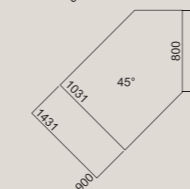

**Height adjustment**  
Standard

680-760mm

**Castors**

680-760mm

**Desktop overview**

**Junction elements**

Colours not guaranteed – may vary in printing – other colours available