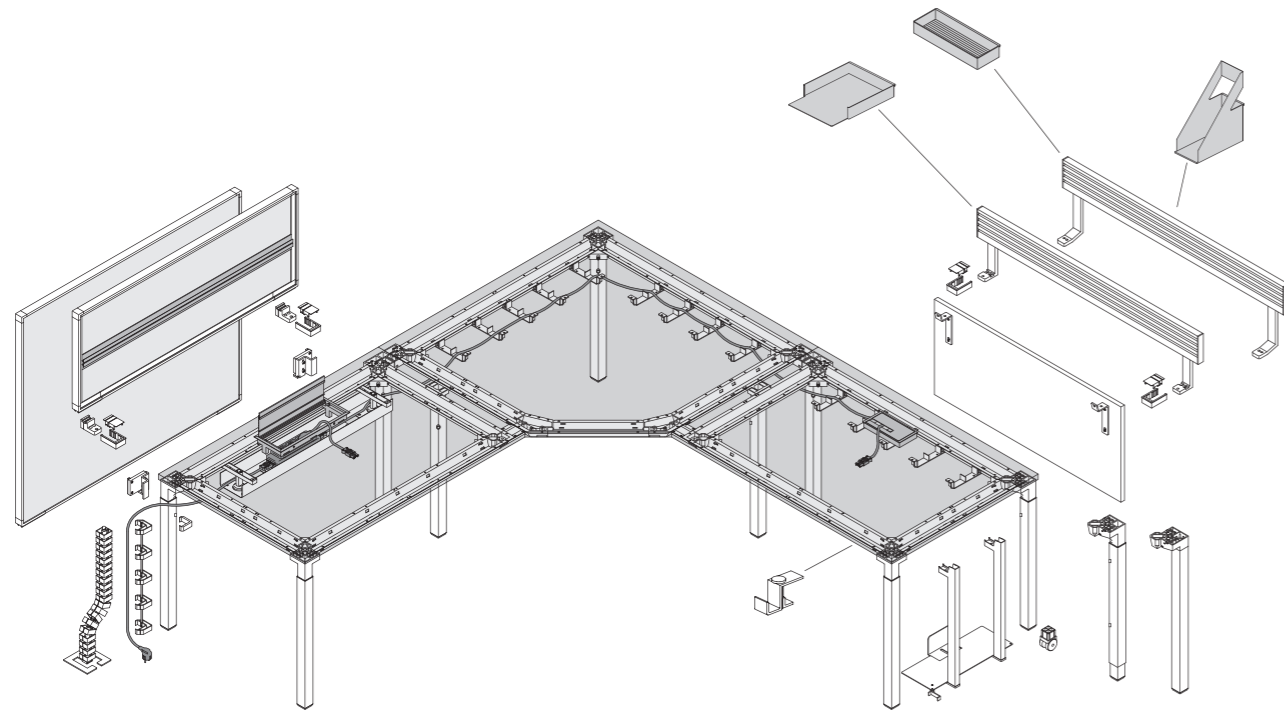

Kalidro Statement of line