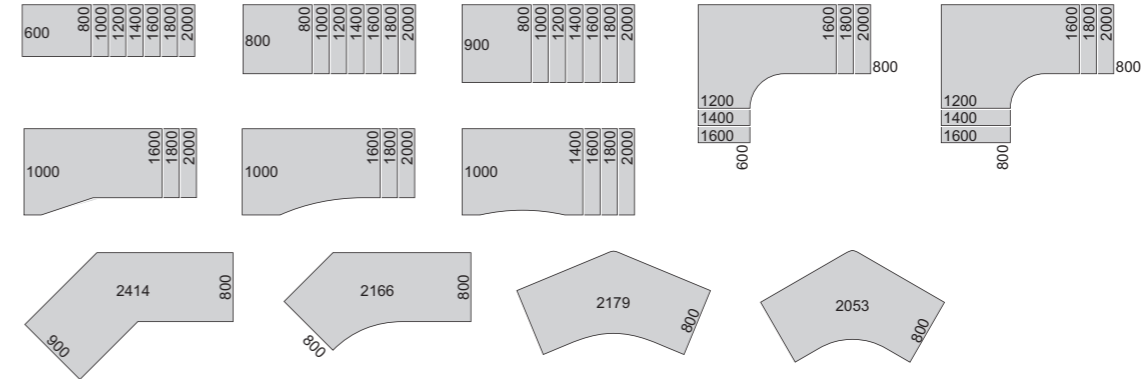

## Height adjustment

**Standard**  
H720mm

**Telescopic**  
H680-760mm

**Telescopic**  
H620-860mm

## Desktop overview