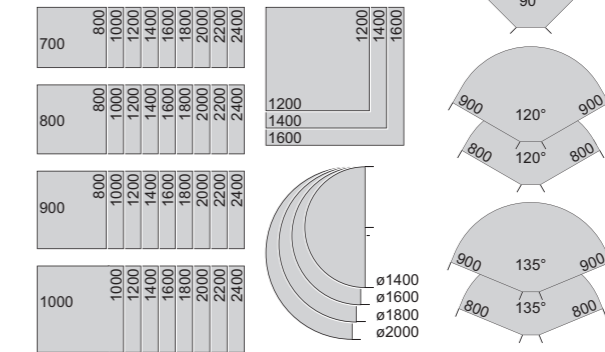

Conferencing