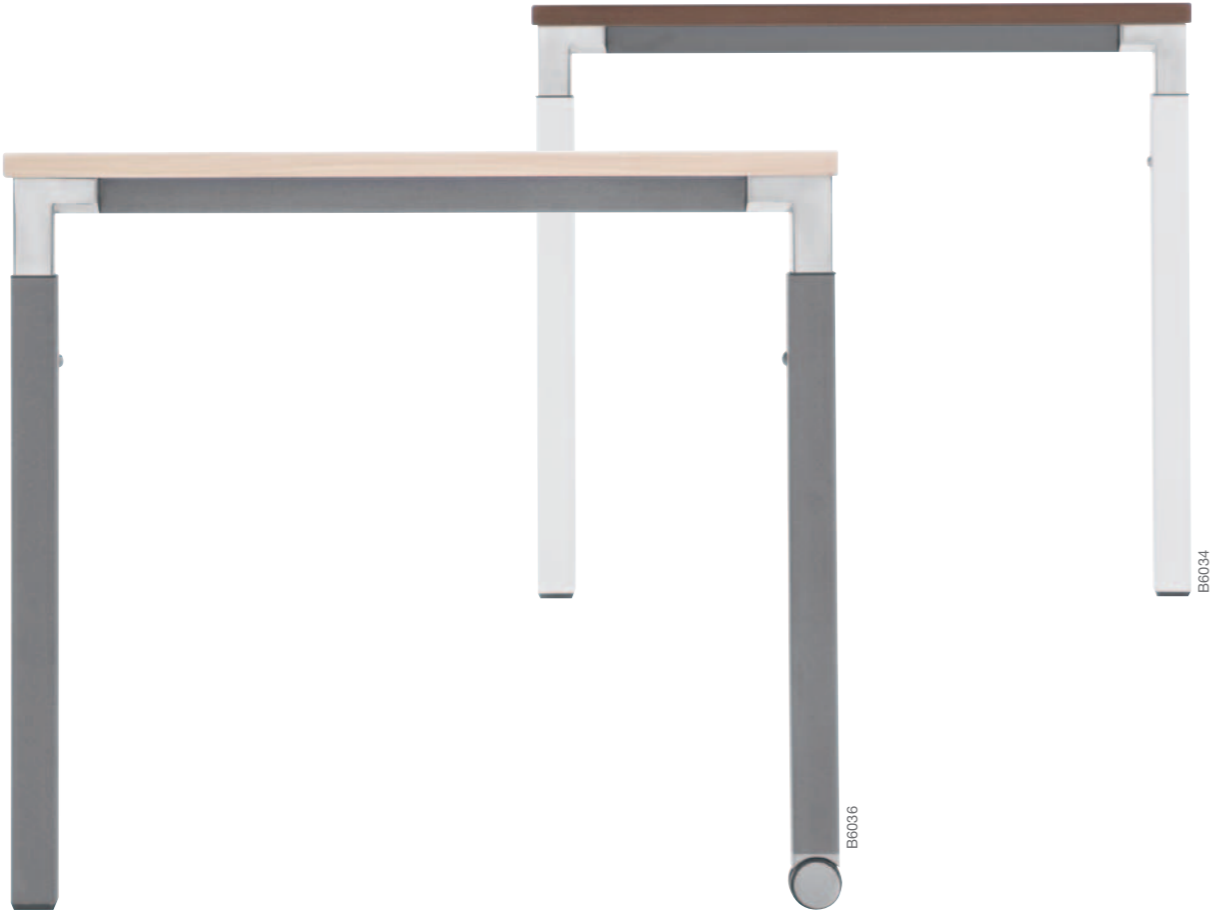

The beauty of simplicity

Kalidro is beautiful to look at, with a **simplicity of design** that is pure elegance. Kalidro and its co-ordinating accessories are available in a wide range of colours and finishes, from modern fresh white to classical wood effects, so you can match your Kalidro to **your style**.