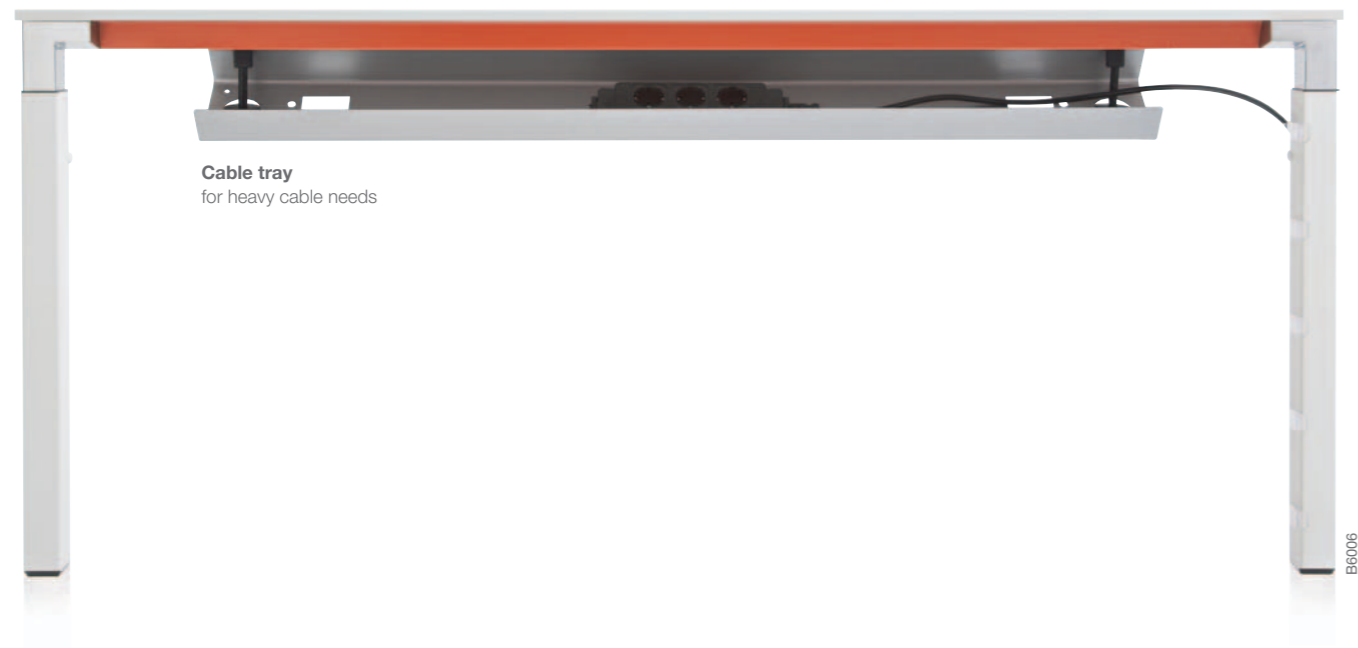

Cable management that works for you

Cable management is important. A wire-free workstation not only creates more space, it improves your productivity because there's nothing to get in the way of your workflow. That's why no matter what you ask of cable management, Kalidro has the answer.

If your cable needs are minimal, use simple cable brackets on the underside of the desk to hold power units in place and leg cable clips to run wires to the ground.

Get powered up. The cable outlet box provides convenient access to power at desk level, which means you don't have to search around or bend down to get connected. Two different types are available.