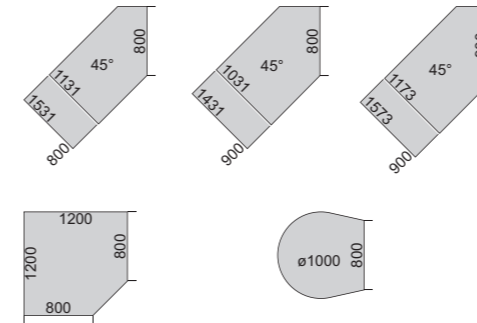

Junction elements