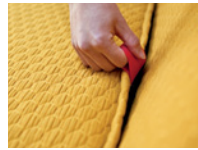

Product Features

PULL HANDLE