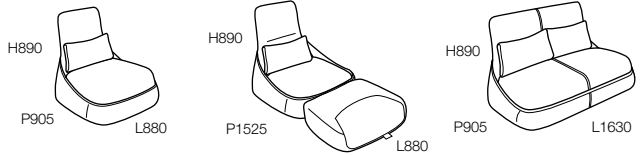

PRODUCT SPECS

DETAILS

Product Features

Three versions:

- Single flip lounge
- Single fixed lounge
- 2 seater sofa

Made out of:

Frame: 100% plywood.

Wrap: 100% recyclable upholstered ABS plastic.

Rear and side storage pockets.

Pillow included.

Flip lounge features include: handle to open out the lounge, footpad with Ultra Fusion durable fabric or Elmosoft leather, and hidden cable pass-through.

Statement of Line

Product Features

Surface Materials

Hexa Fabric

Ultra Fusion Fabric (100% polyurethane)

Elmosoft Leather Curated Palette by Patricia Urquiola

Pull Tab Colors