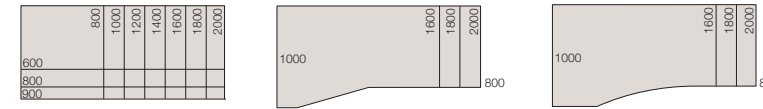

FrameOne Desk Tops

FrameOne / FrameOne Loop Desk Tops