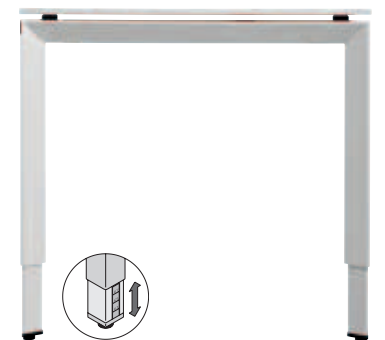

BB230

BB841

E6232

FrameOne That's what I want

FrameOne Basic / FrameOne Bench
720mm

FrameOne Adjustable leg
H680-H760mm

FrameOne Telescopic
H620-H900mm

FrameOne Crank
H620-H900mm

FrameOne Loop
720mm

As individual as you are

With its stylish designer looks, and a wide range of shapes, sizes and finishes to choose from, FrameOne is a workstation that's as **individual as you are**. It's also **easy to configure**, with an adjustment crank that allows you to set the height from H620 to H900mm – whatever's most **comfortable and productive** for you. FrameOne has an **elegant aesthetic with clean, simple lines and neat design touches** – like the eye-catching triangular metal legs.