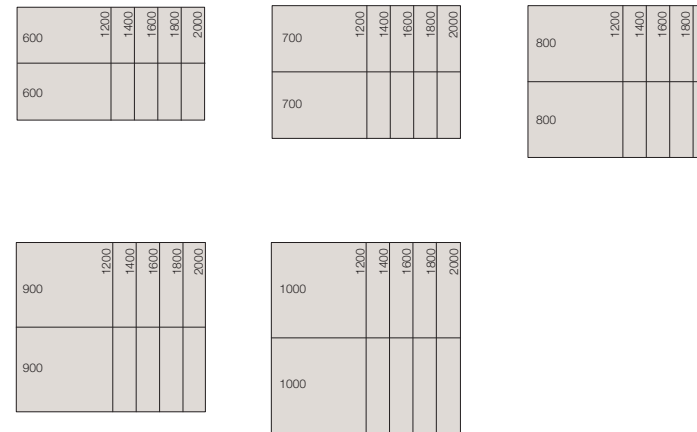

FrameOne Bench Standard Tops