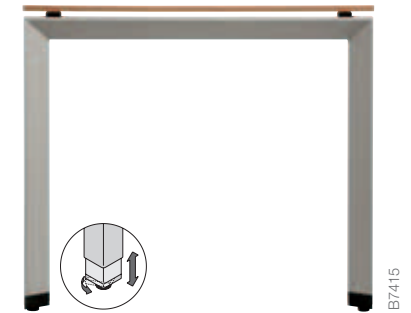

BB230

BB841

E6232

FrameOne That's what I want

FrameOne Basic / FrameOne Bench
720mm

FrameOne Adjustable leg
H680-H760mm

FrameOne Telescopic
H620-H900mm

FrameOne Crank
H620-H900mm

FrameOne Loop
720mm

As individual as you are

With its stylish designer looks, and a wide range of shapes, sizes and finishes to choose from, FrameOne is a workstation that's as **individual as you are**. It's also **easy to configure**, with an adjustment crank that allows you to set the height from H620 to H900mm – whatever's most **comfortable and productive** for you. FrameOne has an **elegant aesthetic with clean, simple lines and neat design touches** – like the eye-catching triangular metal legs.