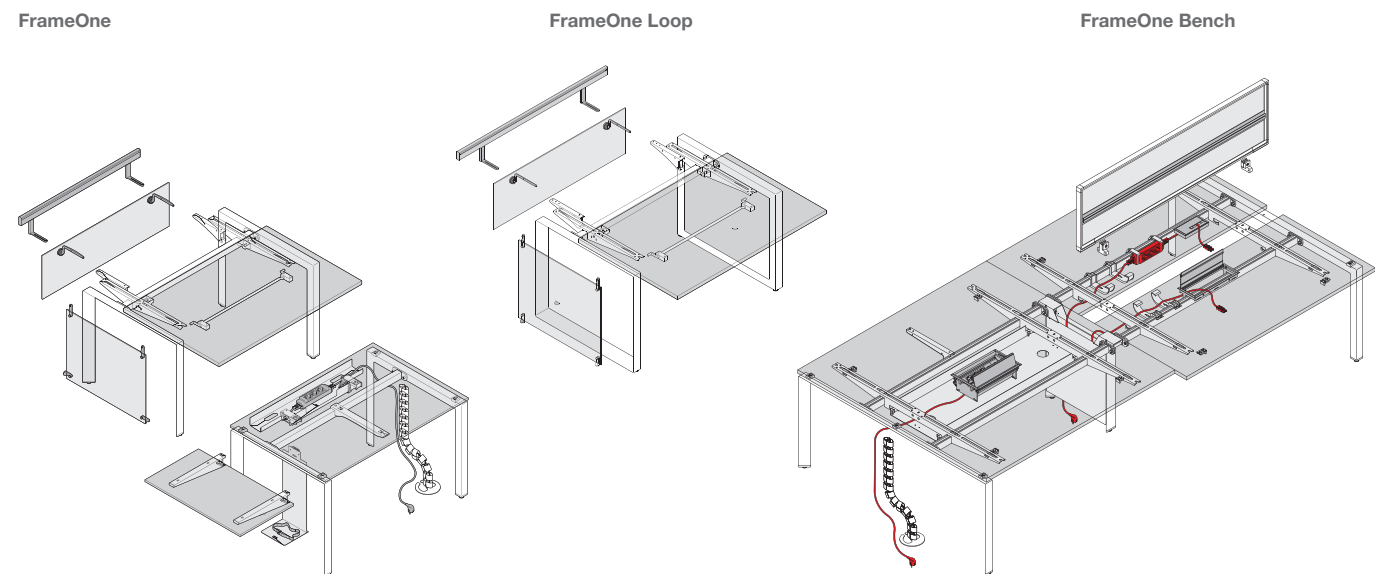

The system

The strength of FrameOne lies in the system. Cable management in and around FrameOne is almost as invisible as the power supply – it uses a folding cable tray and cable riser with an extension or cable supports.