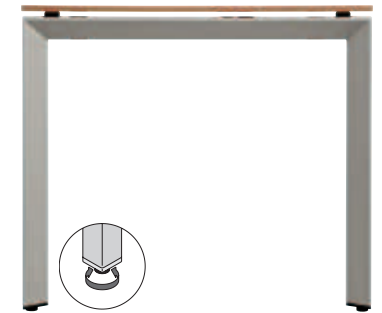

BB230

BB841

E6232

FrameOne That's what I want

FrameOne Basic / FrameOne Bench
720mm

FrameOne Adjustable leg
H680-H760mm

FrameOne Telescopic
H620-H900mm

FrameOne Crank
H620-H900mm

FrameOne Loop
720mm

As individual as you are

With its stylish designer looks, and a wide range of shapes, sizes and finishes to choose from, FrameOne is a workstation that's as **individual as you are**. It's also **easy to configure**, with an adjustment crank that allows you to set the height from H620 to H900mm – whatever's most **comfortable and productive** for you. FrameOne has an **elegant aesthetic with clean, simple lines and neat design touches** – like the eye-catching triangular metal legs.