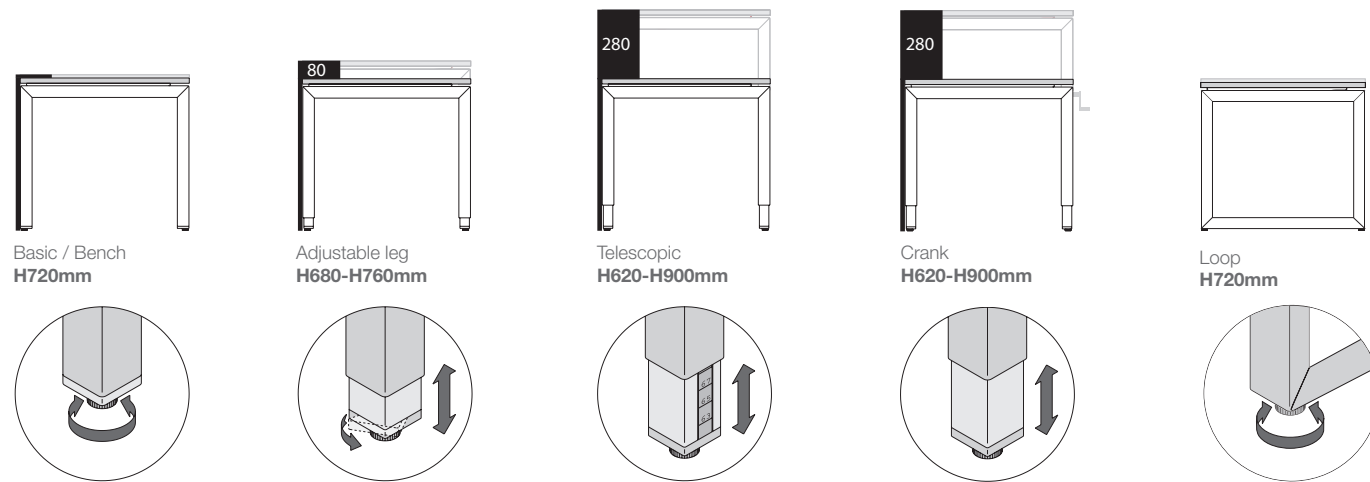

Desktop: HP Beech Brown
Frame: ZF Pearl Champagne

Desktop: HP Beech Brown
Frame: 260 Diamond Dark

Colours not guaranteed – may vary in printing – other colours available.

Height adjustable from H620... to H900mm

The triangle determines the shape. The legs are continuously height adjustable from H680 to H760mm. Alternatively, they can be adjusted with the help of a telescopic system or a crank system over a desktop height ranging from H620 to H900mm. FrameOne is always at the right height for you.