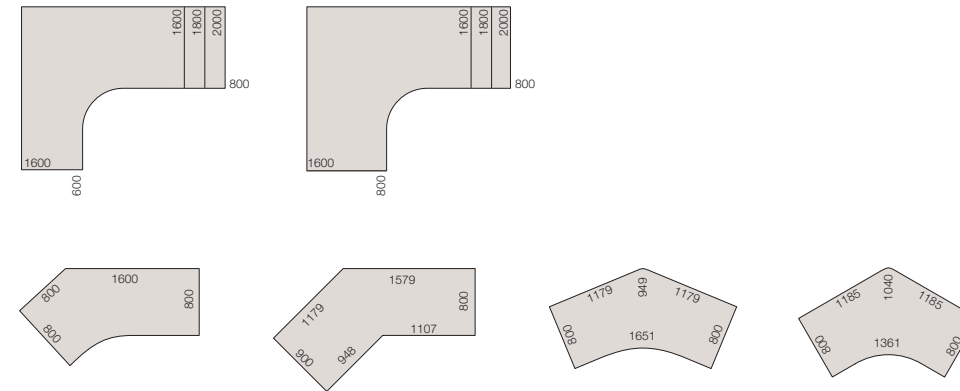

FrameOne Desk Tops

FrameOne / FrameOne Loop Desk Tops

FrameOne Desk Tops