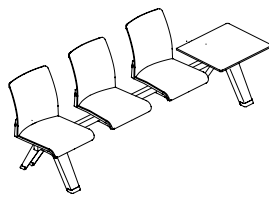

## ELEGANCE & VERSATILITY

Configuring a room for conferences, training or waiting areas needs seating that is robust, effective – and looks good. Eastside plain is excellent for optimising space use as it's light enough to be stacked and stored effortlessly. For your reception areas or waiting rooms, Eastside Beam comes in 2 to 4 chairs, with or without armrests, with a tablet as an option.

## MULTI-PURPOSE SEATING

Workspaces for collaboration require highly flexible seating that is easy to reconfigure and, above all, comfortable. The Eastside plain chair was designed to provide comfort in collaborative spaces and welcome areas. Eastside plain works well in spaces like canteens, universities, medical facilities and welcome areas because it's easy to clean, store and move around (for indoor use only).

## STATEMENT OF LINE

4 legs  
with arms  
stackable 6 high

4 legs  
without arms  
stackable 6 high

4 legs with castors  
with / without arms  
stackable 6 high

Sled  
with / without arms  
non stackable

Sled  
with / without arms  
stackable 4 high

Beam 2 seater  
with / without arms

Beam 4 seater with tablet  
with / without arms

Beam 4 seater  
with / without arms