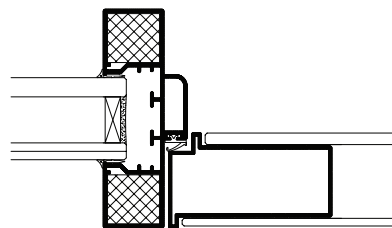

DEKO DG glazed door