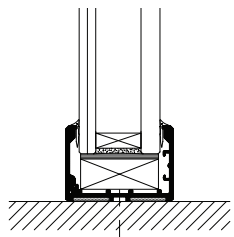

Details

Floor, ceiling, and abutment