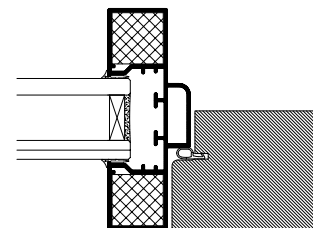

Tel: +45 43 55 77 11 · Fax: +45 43 55 77 13
www.deko.com

Type Summary

Type	Partition Thickness (mm)	Glazed Module (number)	Glazing Sizes (mm)	Weight (kg/m ²)	Airborne Sound Insulation (Rw)	Fire Resistance
FG Silent	57	1	43	50	44-50 dB ¹	Unclassified

1) The airborne sound insulation of the glazed element depends, among other things, on the type of glass installed.

Details

Floor, ceiling, and abutment

DEKO DG glazed door

Solid door

Sealed joint

For more detailed drawings and technical information, see www.deko.com