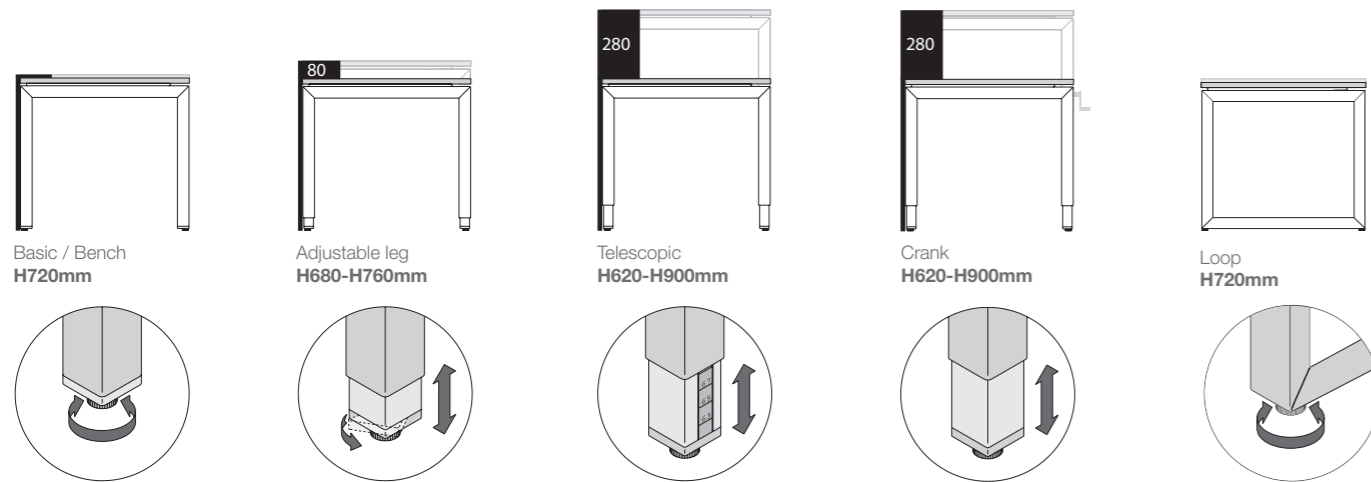

Desktop: HP Beech Brown
Frame: ZF Pearl Champagne

Desktop: HP Beech Brown
Frame: 260 Diamond Dark

Colours not guaranteed – may vary in printing – other colours available.

Height adjustable from H620... to H900mm

The triangle determines the shape. The legs are continuously height adjustable from H680 to H760mm. Alternatively, they can be adjusted with the help of a telescopic system or a crank system over a desktop height ranging from H620 to H900mm. FrameOne is always at the right height for you.