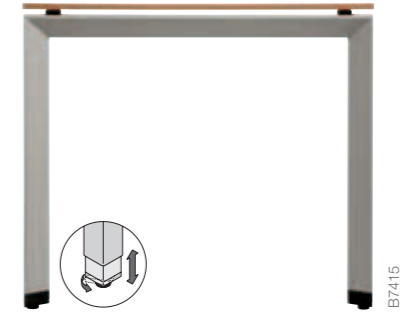

BB841

E6232

FrameOne That's what I want

FrameOne Basic / FrameOne Bench
720mm

FrameOne Adjustable leg
H680-H760mm

FrameOne Telescopic
H620-H900mm

FrameOne Crank
H620-H900mm

FrameOne Loop
720mm

As individual as you are

With its stylish designer looks, and a wide range of shapes, sizes and finishes to choose from, FrameOne is a workstation that's as **individual as you are**. It's also **easy to configure**, with an adjustment crank that allows you to set the height from H620 to H900mm – whatever's most **comfortable and productive** for you. FrameOne has an **elegant aesthetic with clean, simple lines and neat design touches** – like the eye-catching triangular metal legs.