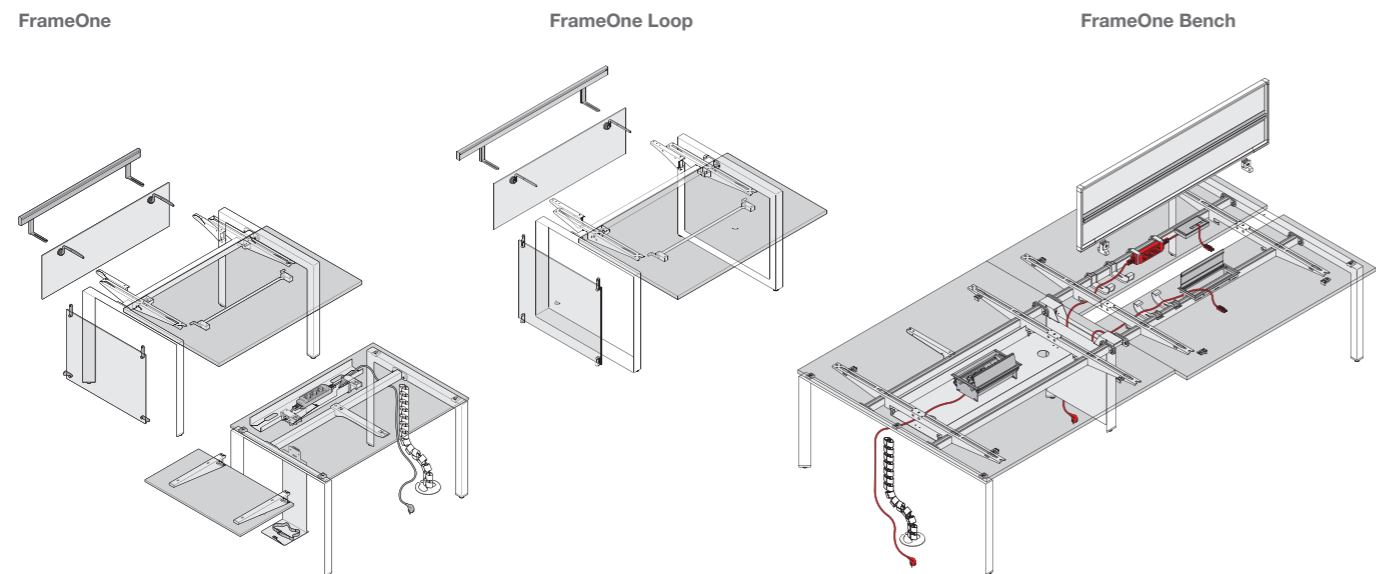

The system

The strength of FrameOne lies in the system. Cable management in and around FrameOne is almost as invisible as the power supply – it uses a folding cable tray and cable riser with an extension or cable supports.