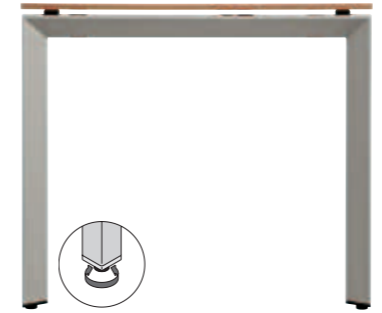

BB841

E6232

FrameOne That's what I want

FrameOne Basic / FrameOne Bench
720mm

FrameOne Adjustable leg
H680-H760mm

FrameOne Telescopic
H620-H900mm

FrameOne Crank
H620-H900mm

FrameOne Loop
720mm

As individual as you are

With its stylish designer looks, and a wide range of shapes, sizes and finishes to choose from, FrameOne is a workstation that's as **individual as you are**. It's also **easy to configure**, with an adjustment crank that allows you to set the height from H620 to H900mm – whatever's most **comfortable and productive** for you. FrameOne has an **elegant aesthetic with clean, simple lines and neat design touches** – like the eye-catching triangular metal legs.