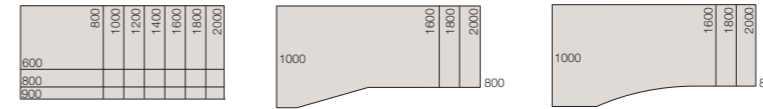

FrameOne Desk Tops

FrameOne / FrameOne Loop Desk Tops