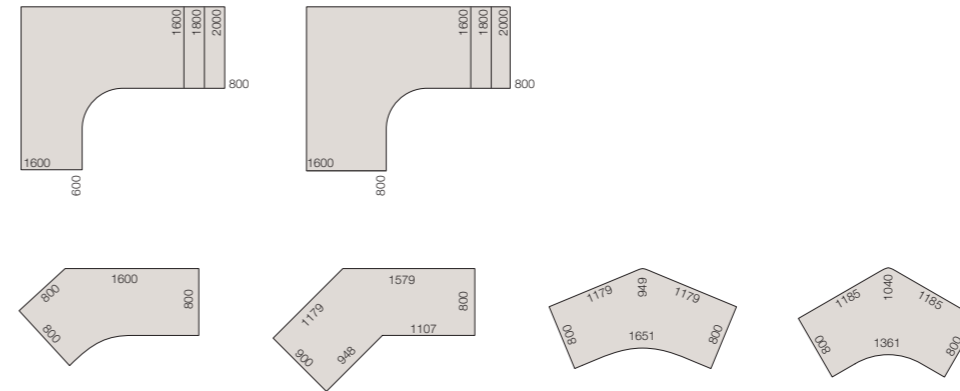

FrameOne Desk Tops

FrameOne / FrameOne Loop Desk Tops

FrameOne Desk Tops